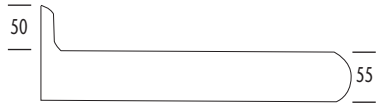

Stainless Steel Worktops & Sinks

Stainless Steel

HTM63 plain

Code
C47
C48

Depth
550
650

HTM63 dished

Code
C49
C50

Depth
550
650

HTM63 with bowl

Code
C51

Depth
650

HTM63 with sink & drainer

Code
C52

Depth
650

Sinks
Inset
Stainless
Steel
Grade
304

DBL(left) DBR(right)
Single bowl, single drainer