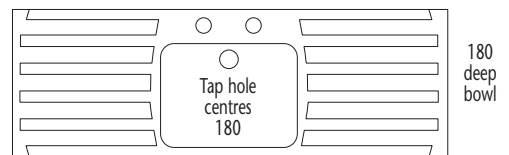

HTM63 with bowl

Code
C51

Depth
650

HTM63 with sink & drainer

Code
C52

Depth
650

Sinks
Inset
Stainless
Steel
Grade
304

DBL(left) DBR(right)
Single bowl, single drainer

DBBL(left) DBBR(right)
Single drainer, double bowl

DBD
Single bowl, double drainer

SB3
Single bowl

SB4
Single bowl

Also Available
316 Grade Upon Request

All sizes shown are nominal