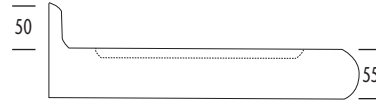

Stainless Steel Worktops & Sinks

Stainless Steel

HTM63 plain

Code
C47
C48

Depth
550
650

HTM63 dished

Code
C49
C50

Depth
550
650

HTM63 with bowl

Code
C51

Depth
650

HTM63 with sink & drainer

Code
C52

Depth
650

Sinks
Inset
Stainless
Steel
Grade
304

DBL(left) DBR(right)
Single bowl, single drainer