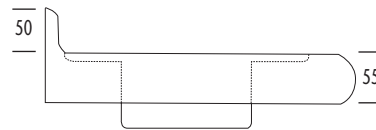

Stainless Steel Worktops & Sinks

Stainless Steel

HTM63 plain

Code
C47
C48

Depth
550
650

HTM63 dished

Code
C49
C50

Depth
550
650

HTM63 with bowl

Code
C51

Depth
650

HTM63 with sink & drainer

Code
C52

Depth
650

Sinks
Inset
Stainless
Steel
Grade
304

DBL(left) DBR(right)
Single bowl, single drainer