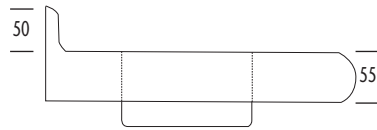

Stainless Steel Worktops & Sinks

Stainless Steel

HTM63 plain

Code
C47
C48

Depth
550
650

HTM63 dished

Code
C49
C50

Depth
550
650

HTM63 with bowl

Code
C51

Depth
650

HTM63 with sink & drainer

Code
C52

Depth
650

Sinks
Inset
Stainless
Steel
Grade
304

DBL(left) DBR(right)
Single bowl, single drainer