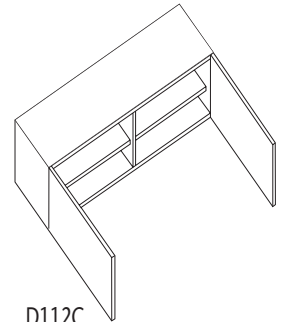

Corbelled Units For Standing Height Worktops

(300mm High Off The Floor)

Use Unit Specification Guide to select range type
Use Worktop Specification Guide to select Worktop

For methods
of support see
page 11

Full Height Doors

D75C(left) D76C(right)
Single door left/right
H550 x W500 x D450

D110C(left) D111C(right)
Single door left/right
H550 x W600 x D450

D79C
Double door
H550 x W600 x D450

D80C
Double door
H550 x W1000 x D450

D112C
Double door
H550 x W1200 x D450

D77C(left) D78C(right)

D130C(left) D131C(right)

D81C

D82C

D132C

Also available
300 deep

Door With Drawer

D60C(left) D61C(right)
Single door/drawer left/right
H550 x W500 x D450

D62C(left) D63C(right)
Single door/drawer left/right
H550 x W600 x D450

D64C
Double drawer and door
H550 x W1000 x D450

D65C
Double drawer and door
H550 x W1200 x D450