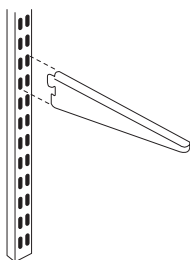

Shelving

Mid Shelf

Wall Shelving

Shelving standard white <i>Colours available at a premium please state if required</i>	200 wide	300 wide	350 wide	400 wide	500 wide	600 wide
Melamine MDF <i>Taped square edge, 18mm</i>	K200MF	K300MF	K350MF	K400MF	K500MF	K600MF
Laminate MDF <i>Taped square edge, 18mm</i>	K200LF	K300LF	K350LF	K400LF	K500LF	K600LF
Melamine faced chipboard <i>Taped square edge, 18mm</i>	K200MC	K300MC	K350MC	K400MC	K500MC	K600MC
Laminate faced chipboard <i>Taped square edge, 18mm</i>	K200LC	K300LC	K350LC	K400LC	K500LC	K600LC
Solid laminate <i>16mm</i>	K200T	K300T	K350T	K400T	K500T	K600T

*suffix code by adding length required
i.e. melamine faced chipboard shelf 2000 x 300 wide = K300MC/2000*

White Adjustable Shelf Supports

Uprights

Code	Height
K900	300
K901	400
K902	600
K903	700
K904	1000
K905	1200
K906	1600
K907	1900
K908	2200
K909	2400

Brackets

Code	Long
K910	120
K911	170
K912	220
K913	270
K914	320
K915	370
K916	470
K917	570

Heavy Duty

Code	Long
K920	370
K921	470
K922	570

Sizes shown are nominal

White Fixed Shelf Supports

Code	Height
K930	100 x 75
K931	150 x 100
K932	150 x 120
K933	200 x 150
K934	250 x 200
K935	250 x 250
K936	300 x 300
K937	350 x 350