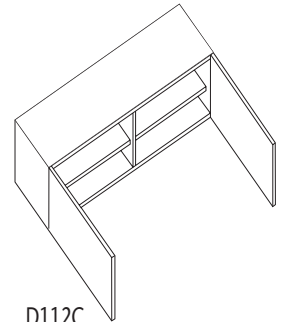

# Corbelled Units For Standing Height Worktops

(300mm High Off The Floor)

Use Unit Specification Guide to select range type  
Use Worktop Specification Guide to select Worktop

For methods  
of support see  
page 11

## Full Height Doors

D75C(left) D76C(right)  
Single door left/right  
H550 x W500 x D450

D110C(left) D111C(right)  
Single door left/right  
H550 x W600 x D450

D79C  
Double door  
H550 x W600 x D450

D80C  
Double door  
H550 x W1000 x D450

D112C  
Double door  
H550 x W1200 x D450

D77C(left) D78C(right)

D130C(left) D131C(right)

D81C

D82C

D132C

Also available  
300 deep

## Door With Drawer

D60C(left) D61C(right)  
Single door/drawer left/right  
H550 x W500 x D450

D62C(left) D63C(right)  
Single door/drawer left/right  
H550 x W600 x D450

D64C  
Double drawer and door  
H550 x W1000 x D450