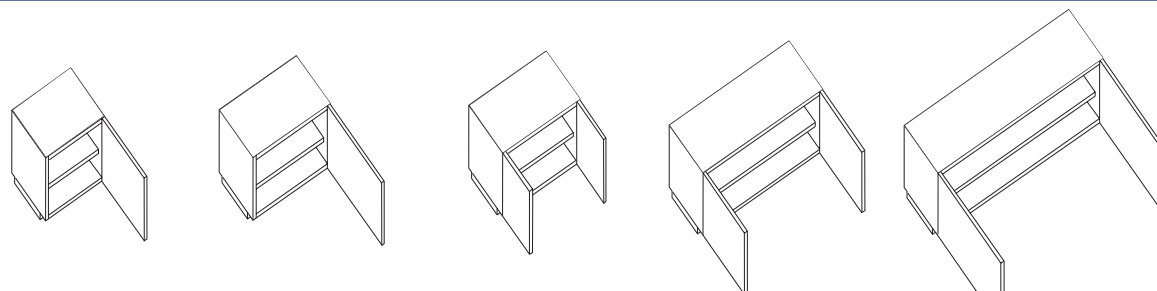

D110CP (left) D111CP (right)

Single door left/right
H550 x W600 x D450

D79CP
Double door
H550 x W600 x D450

D80CP
Double door
H550 x W1000 x D450

D112CP
Double door
H550 x W1200 x D450

D77CP (left) D78CP (right)

D130CP (left) D131CP (right)

D81CP

D82CP

D132CP

Also available
300 deep

Door With Drawer

D60CP (left) D61CP (right)

Single door/drawer left/right
H550 x W500 x D450

D62CP (left) D63CP (right)

Single door/drawer left/right
H550 x W600 x D450

D64CP
Double drawer and door
H550 x W1000 x D450

D65CP
Double drawer and door
H550 x W1200 x D450

Sink Units

D75SCP (left) D76SCP (right)

Single door left/right
H550 x W500 x D450

D110SCP (left) D111SCP (right)

Single door left/right
H550 x W600 x D450

D79SCP
Double door
H550 x W600 x D450

D80SCP
Double door
H550 x W1000 x D450

D112SCP
Double door
H550 x W1200 x D450