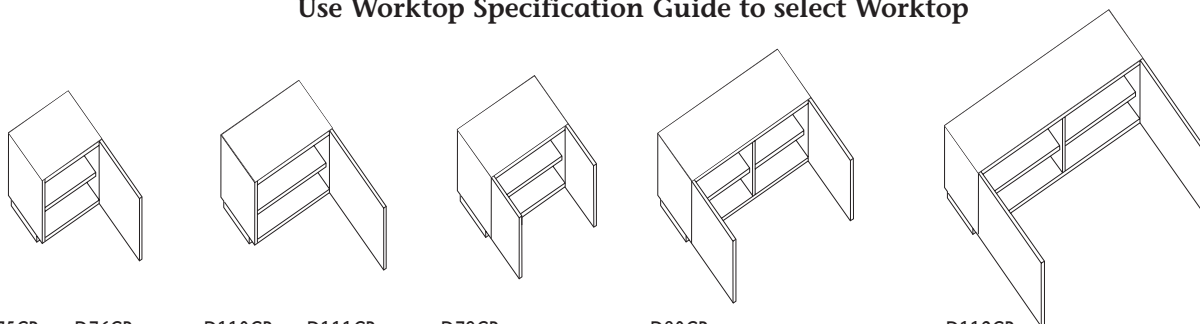

Units For Sitting Height Worktops

Use Unit Specification Guide to select range type
Use Worktop Specification Guide to select Worktop

Full Height Doors

D75CP (left) D76CP (right)

Single door left/right
H550 x W500 x D450

D110CP (left) D111CP (right)

Single door left/right
H550 x W600 x D450

D79CP
Double door
H550 x W600 x D450

D80CP
Double door
H550 x W1000 x D450

D112CP
Double door
H550 x W1200 x D450

D77CP (left) D78CP (right)

D130CP (left) D131CP (right)

D81CP

D82CP

D132CP

Also available
300 deep

Door With Drawer

D60CP (left) D61CP (right)

Single door/drawer left/right
H550 x W500 x D450

Single door left/right
H550 x W500 x D450

D110SCP (left) D111SCP (right)

Single door left/right
H550 x W600 x D450

D79SCP
Double door
H550 x W600 x D450

D80SCP
Double door
H550 x W1000 x D450

D112SCP
Double door
H550 x W1200 x D450