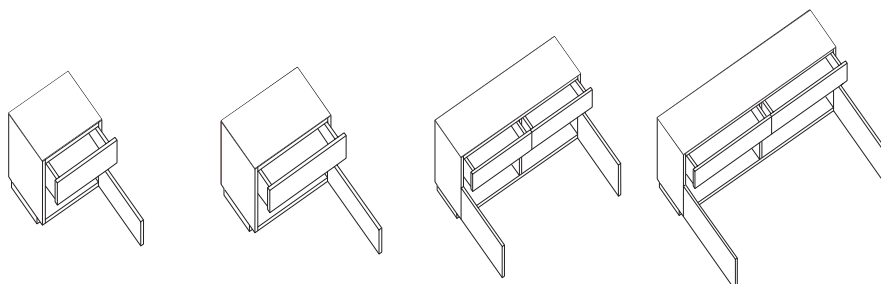

Units For Sitting Height Worktops

Use Unit Specification Guide to select range type
Use Worktop Specification Guide to select Worktop

Full Height Doors

D75CP (left) D76CP (right)

Single door left/right
H550 x W500 x D450

D130CP (left) D131CP (right)

D81CP

D82CP

D132CP

Also available
300 deep

Door With Drawer

D60CP (left) D61CP (right)

Single door/drawer left/right
H550 x W500 x D450

D62CP (left) D63CP (right)

Single door/drawer left/right
H550 x W600 x D450

D64CP
Double drawer and door
H550 x W1000 x D450

D65CP
Double drawer and door
H550 x W1200 x D450

Sink Units

D75SCP (left) D76SCP (right)

Single door left/right
H550 x W500 x D450

D110SCP (left) D111SCP (right)

Single door left/right
H550 x W600 x D450

D79SCP
Double door
H550 x W600 x D450

D80SCP
Double door
H550 x W1000 x D450

D112SCP
Double door
H550 x W1200 x D450